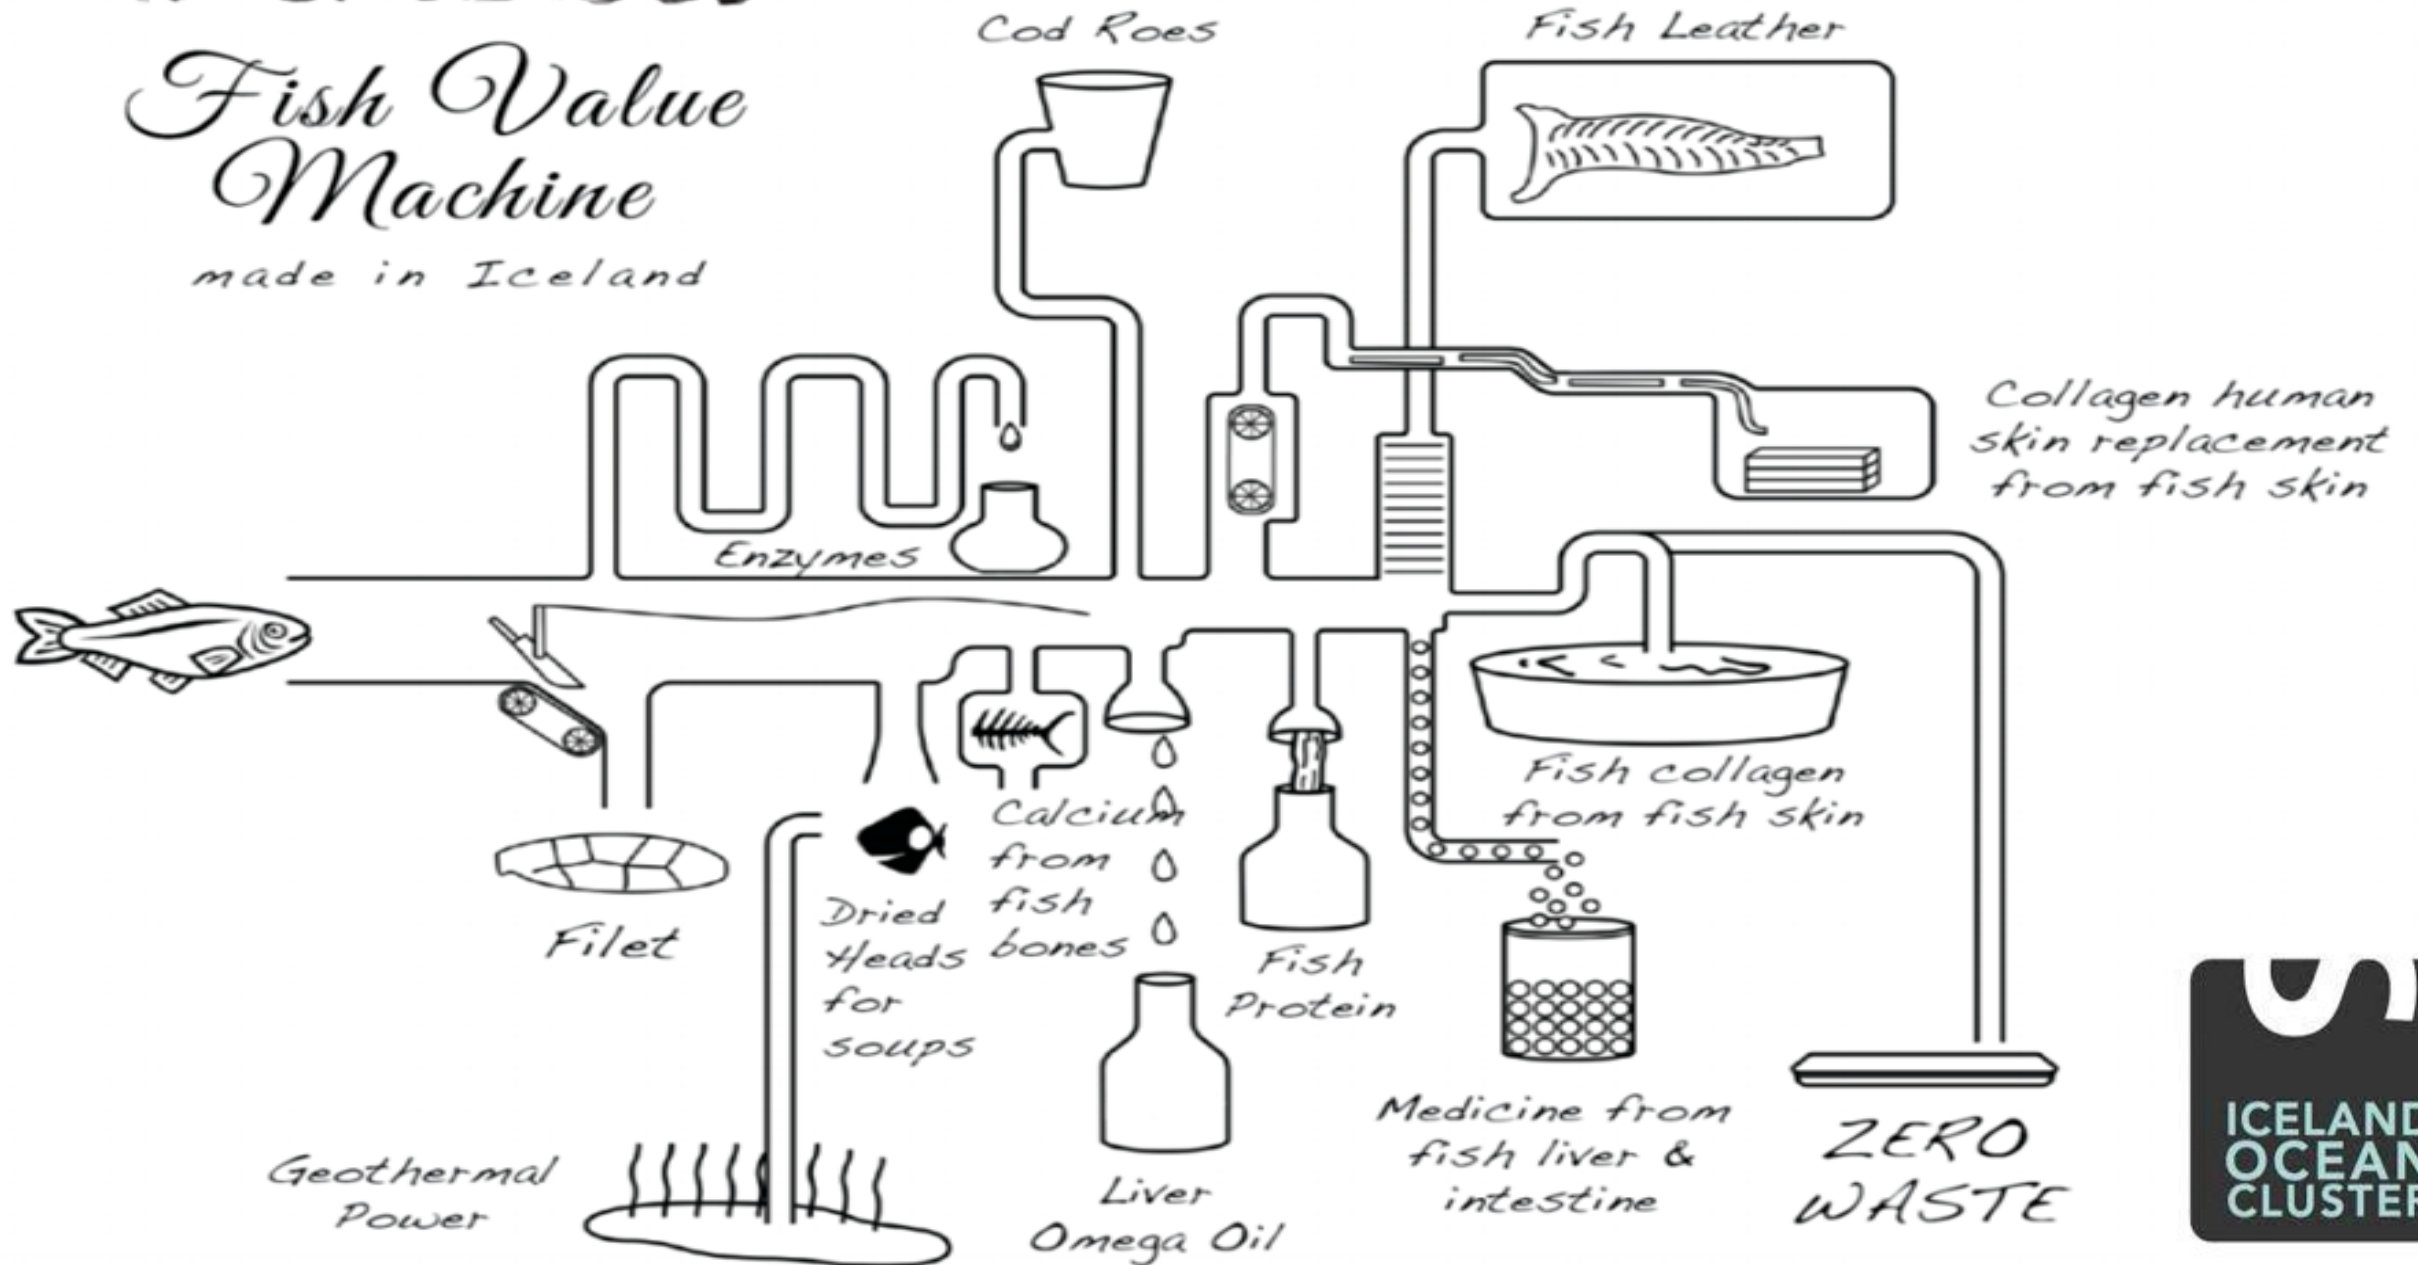

**25% of the
overall
Irish
Coastline**

Sustainability

THE
INCREDIBLE

*Fish Value
Machine*

made in Iceland

KELP

Value Machine

Rialtas na hÉireann
Government of Ireland