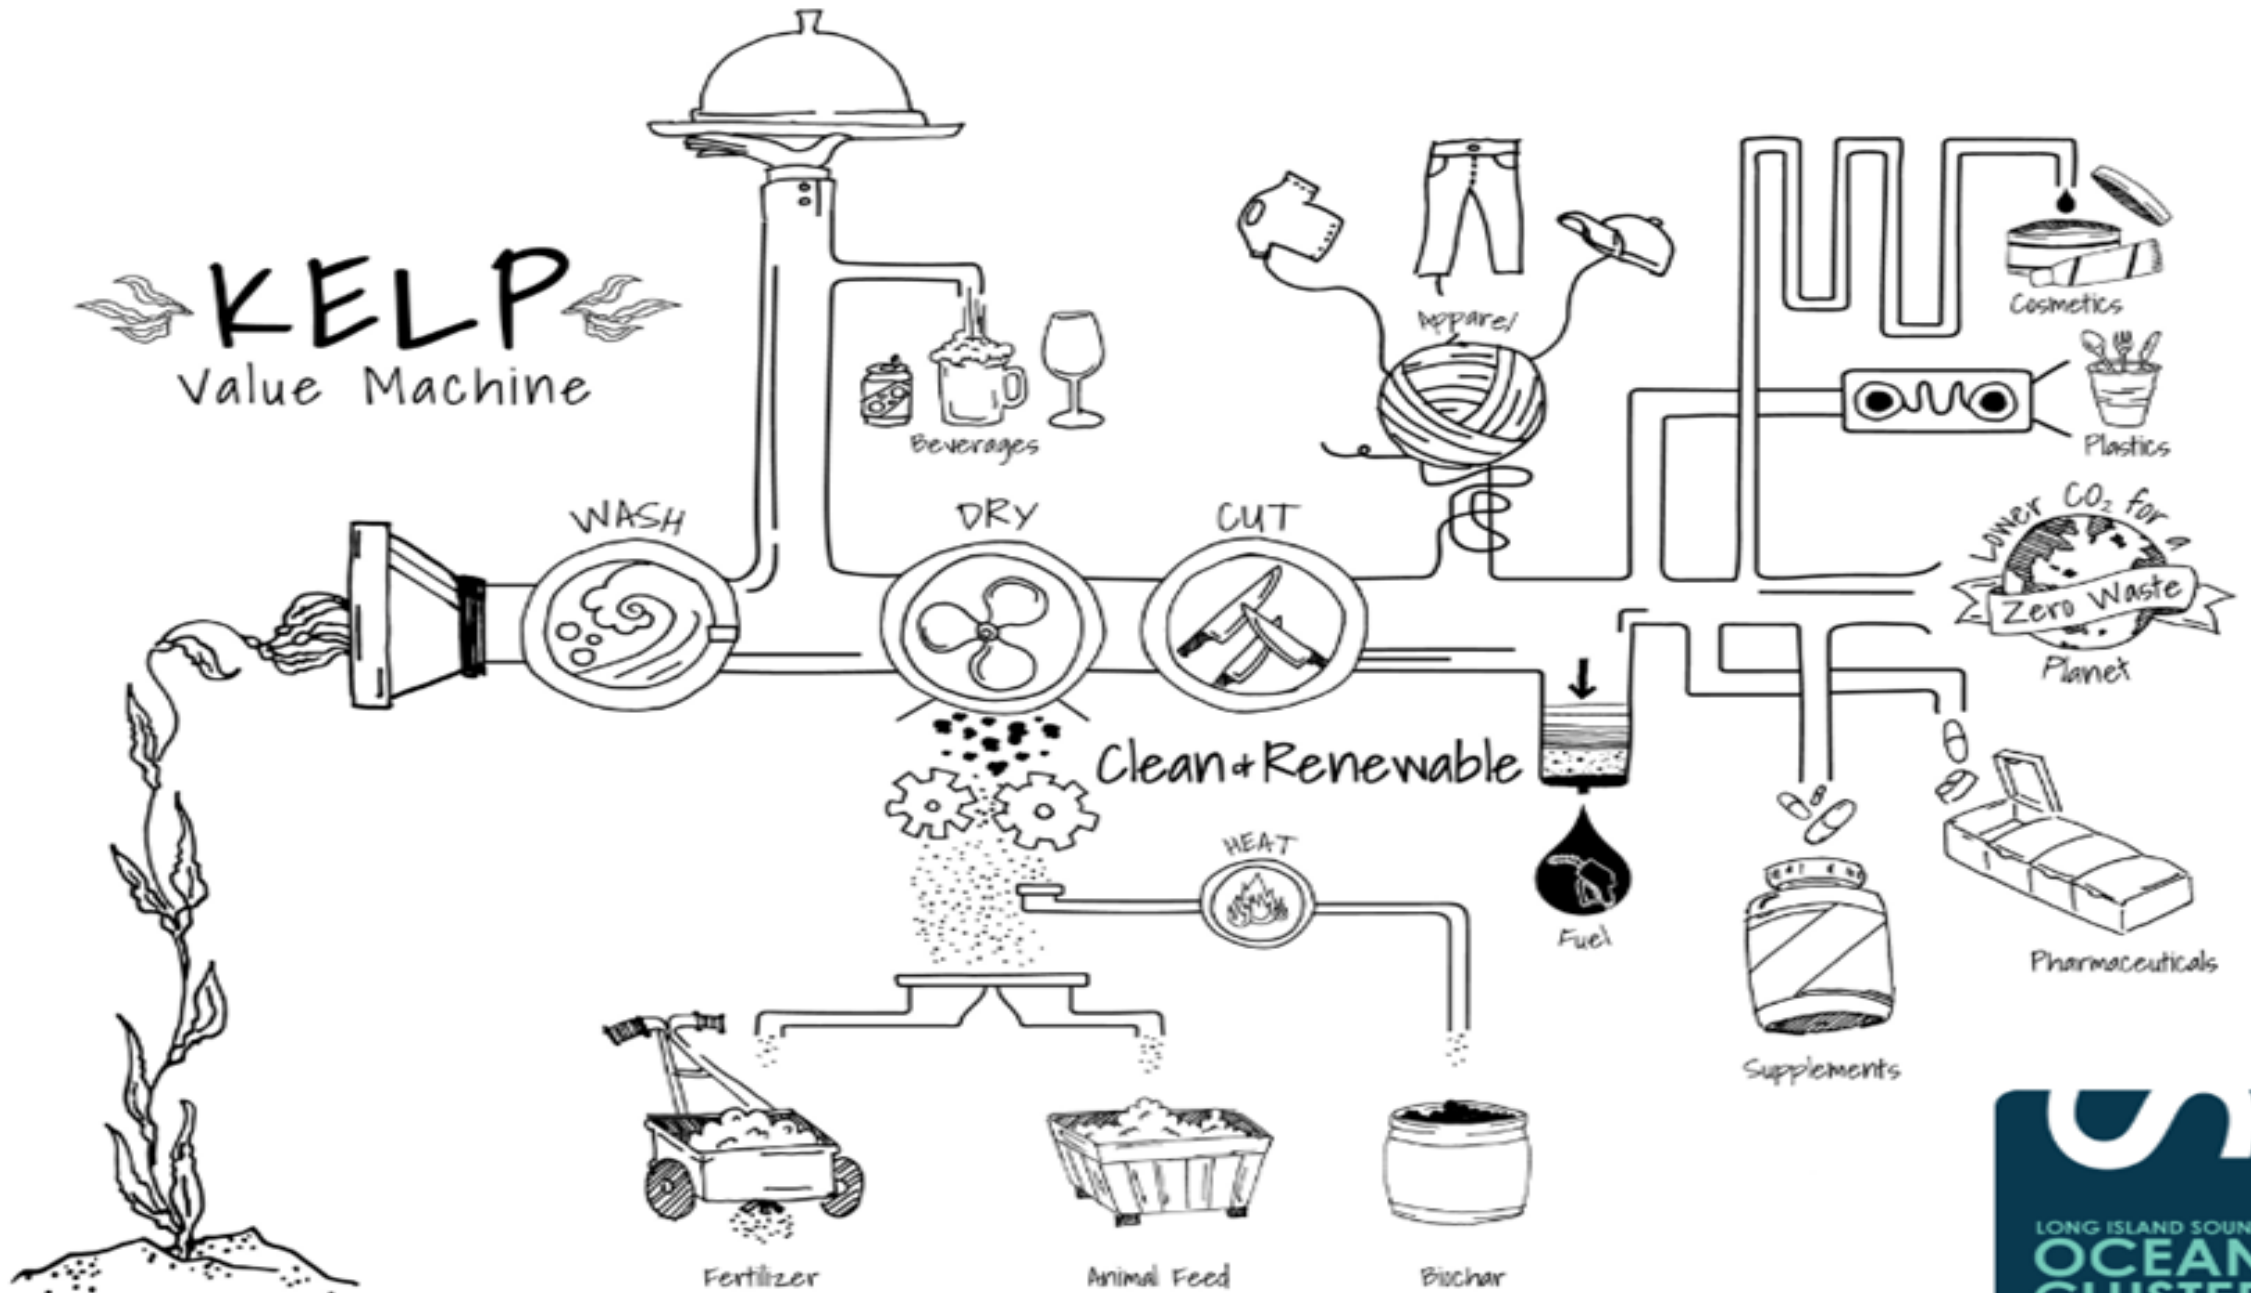

**25% of the
overall
Irish
Coastline**

Sustainability

THE
INCREDIBLE

*Fish Value
Machine*

made in Iceland

KELP

Value Machine

Rialtas na hÉireann
Government of Ireland