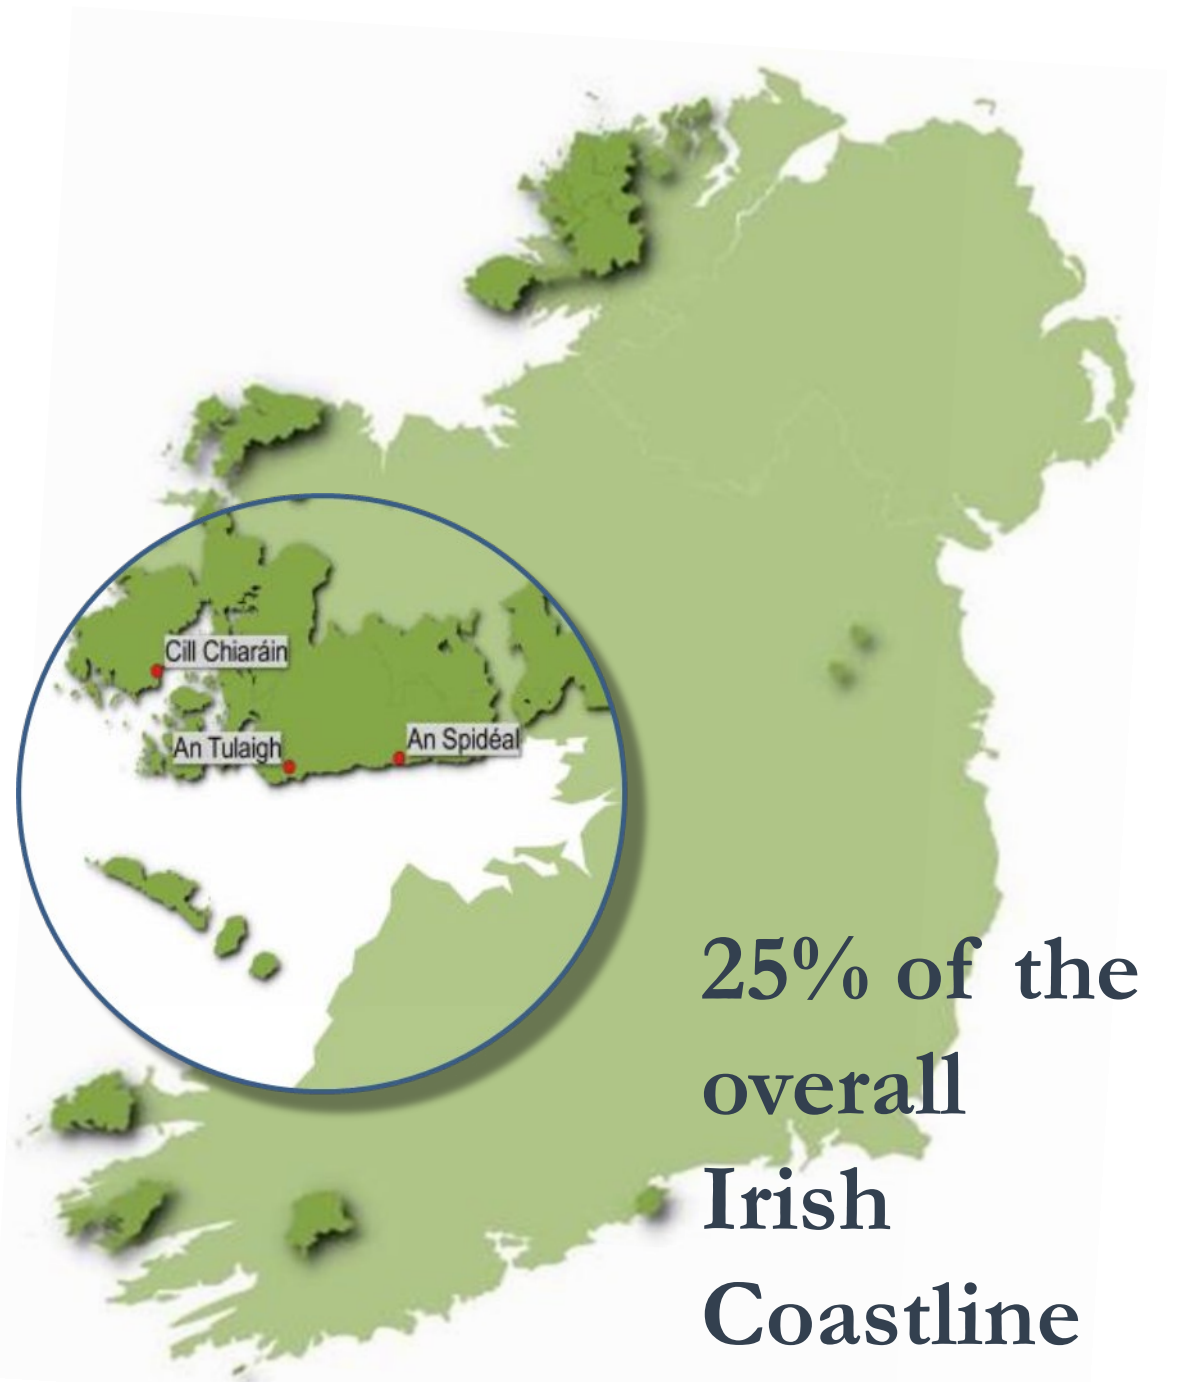

**25% of the
overall
Irish
Coastline**

Sustainability

THE
INCREDIBLE

*Fish Value
Machine*

made in Iceland

KELP

Value Machine

Rialtas na hÉireann
Government of Ireland